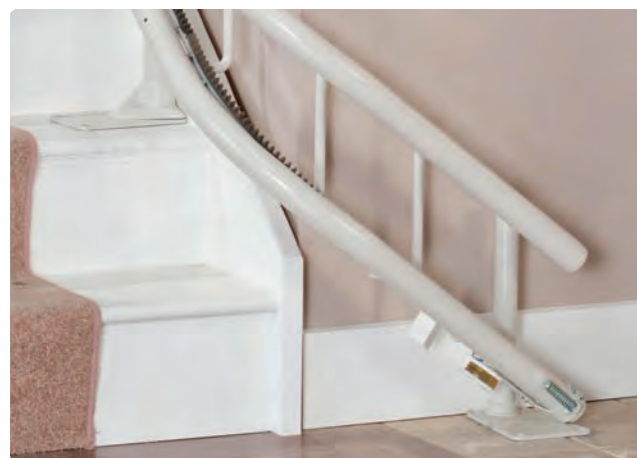

Your Siena - tailored for you

Standard Package

Twin-rail pearl colour

In addition to the standard package, you can choose from a range of other optional extras that will ensure your Siena is just right for you. Our sales consultant will guide you through the various options available to you.