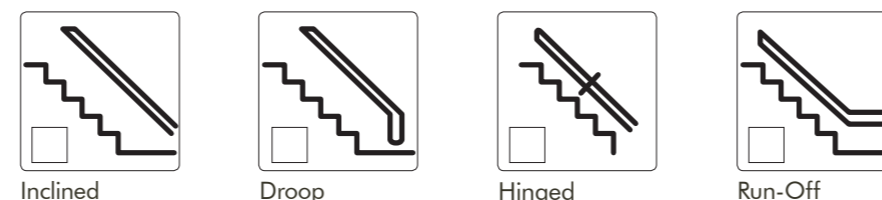

7. When not in use, your Siena folds neatly against the wall, giving you and others plenty of space.

Your Siena - tailored for you

Standard Package

Twin-rail pearl colour

In addition to the standard package, you can choose from a range of other optional extras that will ensure your Siena is just right for you. Our sales consultant will guide you through the various options available to you.

Seatbelt

Manual swivel seat

Light-touch control

Left hand Right hand

Footrest with manual lever

Upholstery colours and optional extras

Vinyl upholstery

Curved rail colours

Rail start

Rail finish

Swivel

Powered

Two-way powered

Seatbelt

Retractable seatbelt

Diagonal seatbelt