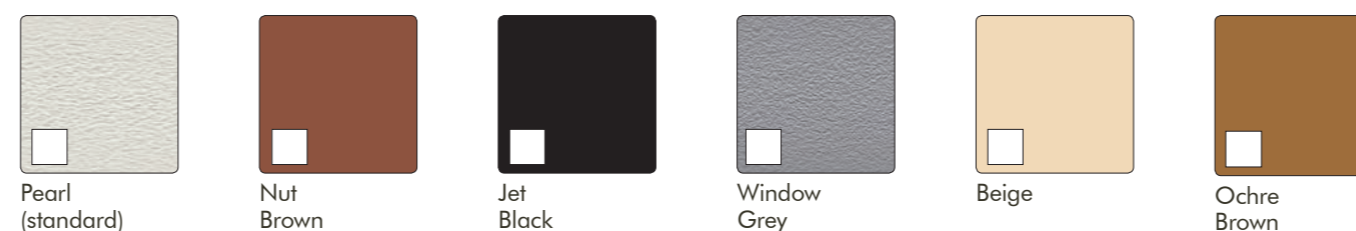

Seatbelt

Manual swivel seat

Light-touch control

Left hand Right hand

Footrest with manual lever

Upholstery colours and optional extras

Vinyl upholstery

Curved rail colours