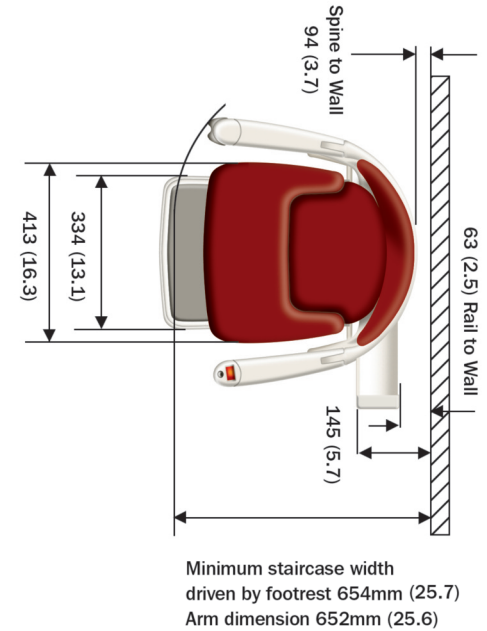

Starla

Straight Stairs Model 600: Dimensions and Technical Information

Manual one-way, manual two-way, one-way automatic swivel and two-way automatic swivel seat

Measurements are in millimetres. Measurements in brackets are inches. All dimensions measured from the wall are nominal. The addition of a wide stringer or similar obstruction may affect the dimensions taken from this point. The colour representation of the chair shown here is for illustrative purposes only. Weight limit note: Upto 52° - 160kg (approx 25 stone)

All product dimensions are accurate, however, you should add approximately 30mm on dimensions that require clearance for the user, such as the minimum swivel width dimension.

Rail to wall and minimum staircase width increases by 20mm if retractable rail required.