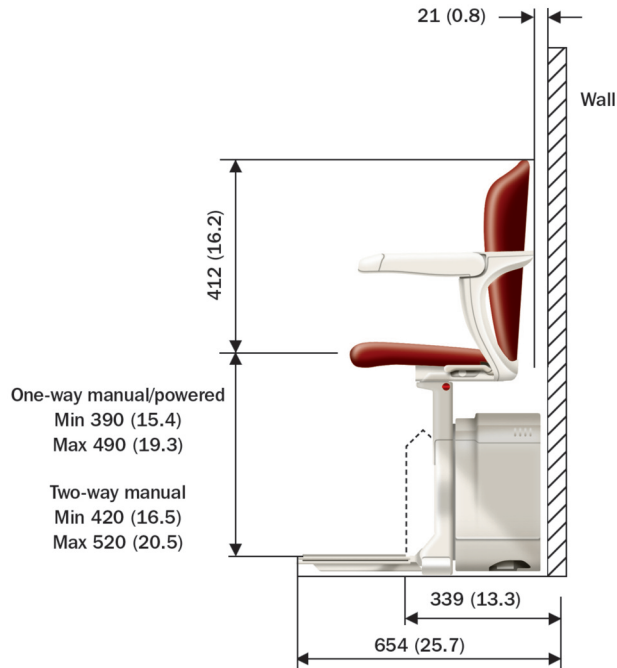

Starla

Straight Stairs Model 600: Dimensions and Technical Information

Manual one-way, manual two-way, one-way automatic swivel and two-way automatic swivel seat

Measurements are in millimetres. Measurements in brackets are inches. All dimensions measured from the wall are nominal. The addition of a wide stringer or similar obstruction may affect the dimensions taken from this point. The colour representation of the chair shown here is for illustrative purposes only. Weight limit note: Upto 52° - 160kg (approx 25 stone)

All product dimensions are accurate, however, you should add approximately 30mm on dimensions that require clearance for the user, such as the minimum swivel width dimension.

Rail to wall and minimum staircase width increases by 20mm if retractable rail required.