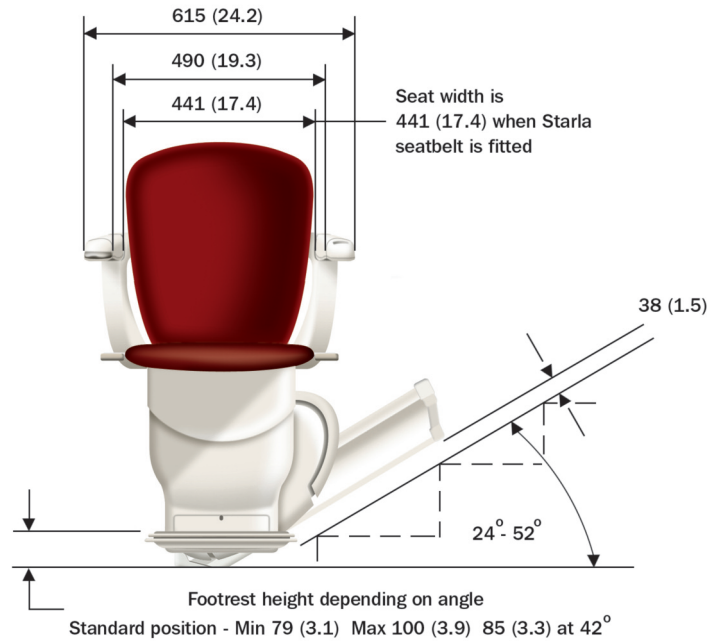

Starla

Straight Stairs Model 600: Dimensions and Technical Information

Manual one-way, manual two-way, one-way automatic swivel and two-way automatic swivel seat

Measurements are in millimetres. Measurements in brackets are inches. All dimensions measured from the wall are nominal. The addition of a wide stringer or similar obstruction may affect the dimensions taken from this point. The colour representation of the chair shown here is for illustrative purposes only. Weight limit note: Upto 52° - 160kg (approx 25 stone)

All product dimensions are accurate, however, you should add approximately 30mm on dimensions that require clearance for the user, such as the minimum swivel width dimension.

Rail to wall and minimum staircase width increases by 20mm if retractable rail required.