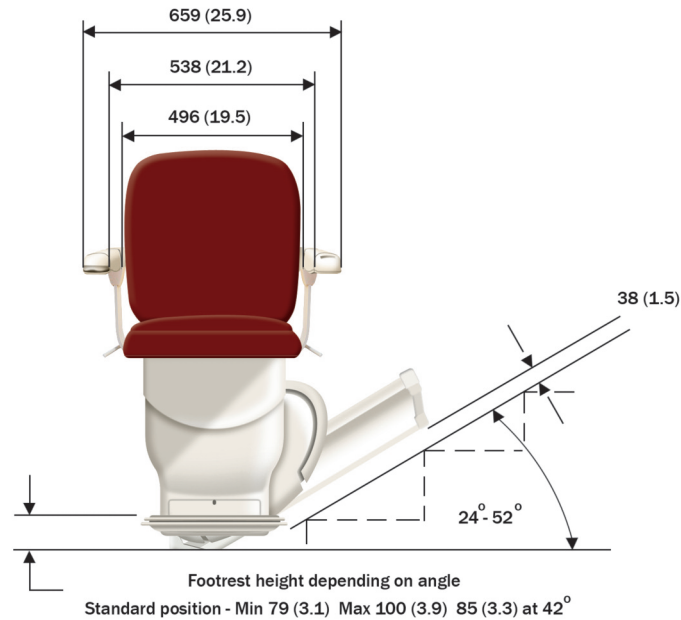

## Straight Stairs Model 600 - XL Arms: Dimensions and Technical Information

Manual one-way, one-way automatic swivel and two-way automatic swivel seat

Measurements are in millimetres. Measurements in brackets are inches. All dimensions measured from the wall are nominal. The addition of a wide stringer or similar obstruction may affect the dimensions taken from this point. The colour representation of the chair shown here is for illustrative purposes only. Weight limit note: Upto 52° - 160kg (approx 25 stone)

All product dimensions are accurate, however, you should add approximately 30mm on dimensions that require clearance for the user, such as the minimum swivel width dimension.

Rail to wall and minimum staircase width increases by 20mm if retractable rail required.