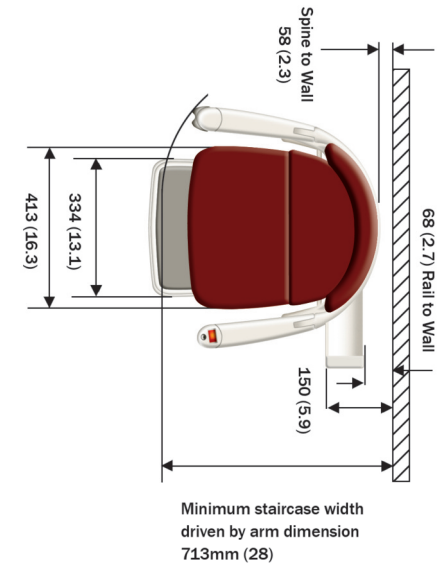

## Straight Stairs Model 600 - XL Arms: Dimensions and Technical Information

Manual one-way, one-way automatic swivel and two-way automatic swivel seat

Measurements are in millimetres. Measurements in brackets are inches. All dimensions measured from the wall are nominal. The addition of a wide stringer or similar obstruction may affect the dimensions taken from this point. The colour representation of the chair shown here is for illustrative purposes only. Weight limit note: Upto 52° - 160kg (approx 25 stone)

All product dimensions are accurate, however, you should add approximately 30mm on dimensions that require clearance for the user, such as the minimum swivel width dimension.

Rail to wall and minimum staircase width increases by 20mm if retractable rail required.