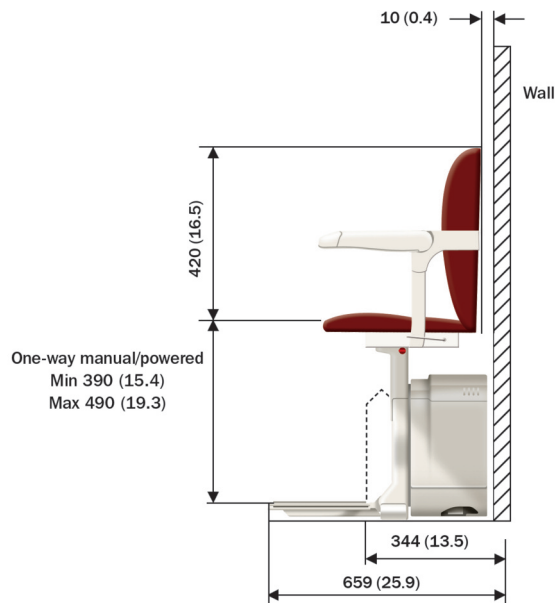

## Straight Stairs Model 600 - XL Arms: Dimensions and Technical Information

Manual one-way, one-way automatic swivel and two-way automatic swivel seat

Measurements are in millimetres. Measurements in brackets are inches. All dimensions measured from the wall are nominal. The addition of a wide stringer or similar obstruction may affect the dimensions taken from this point. The colour representation of the chair shown here is for illustrative purposes only. Weight limit note: Upto 52° - 160kg (approx 25 stone)

All product dimensions are accurate, however, you should add approximately 30mm on dimensions that require clearance for the user, such as the minimum swivel width dimension.

Rail to wall and minimum staircase width increases by 20mm if retractable rail required.