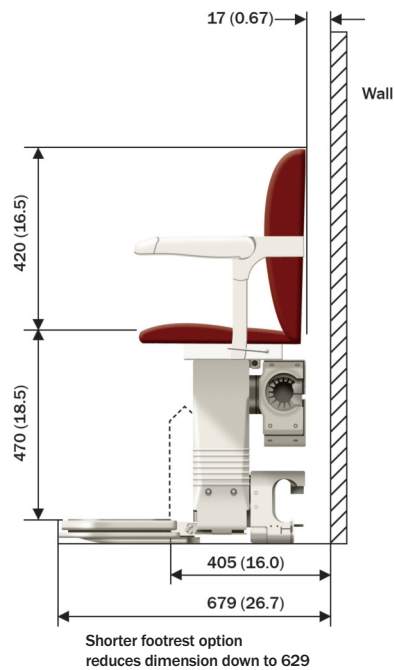

Siena

Curved Stairs Model 260 - Standard Arms: Dimensions and Technical Information Manual swivel and one-way automatic swivel seat

Minimum staircase width
driven by footrest 679mm (26.7)
Arm dimension 661mm (26.0)

All product dimensions are accurate, however, you should add approximately 30mm on dimensions that require clearance for the user, such as the minimum swivel width dimension.

Measurements are in millimetres. Measurements in brackets are inches. All dimensions measured from the wall are nominal. The addition of a wide stringer or similar obstruction may affect the dimensions taken from this point. The colour representation of the chair shown here is for illustrative purposes only. Weight limit note: Upto 135kg - approx 21 stone / 297 lbs. Powered hinge is limited to 120kg - approx 19 stone / 265 lbs.

Stannah