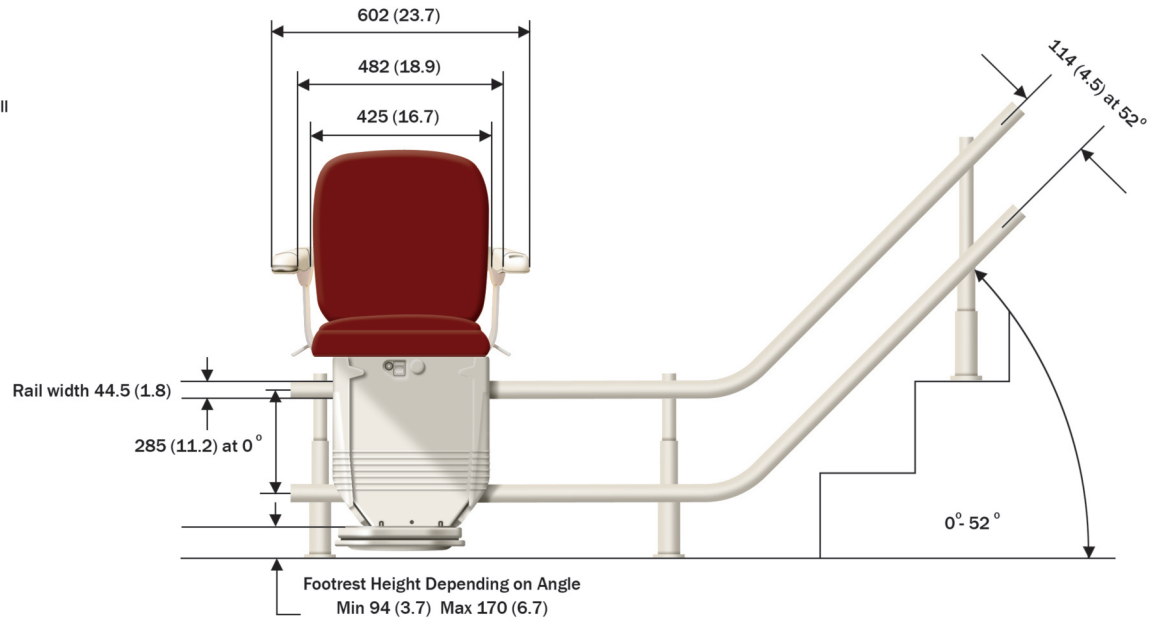

Siena

Curved Stairs Model 260 - Standard Arms: Dimensions and Technical Information Manual swivel and one-way automatic swivel seat

Minimum staircase width
driven by footrest 679mm (26.7)
Arm dimension 661mm (26.0)

All product dimensions are accurate, however, you should add approximately 30mm on dimensions that require clearance for the user, such as the minimum swivel width dimension.

Measurements are in millimetres. Measurements in brackets are inches. All dimensions measured from the wall are nominal. The addition of a wide stringer or similar obstruction may affect the dimensions taken from this point. The colour representation of the chair shown here is for illustrative purposes only. Weight limit note: Upto 135kg - approx 21 stone / 297 lbs. Powered hinge is limited to 120kg - approx 19 stone / 265 lbs.

Stannah