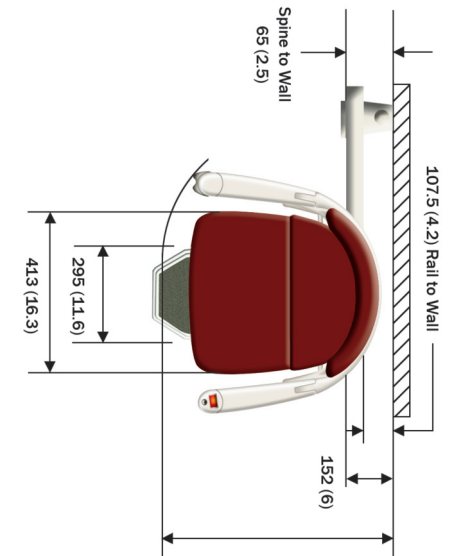

Siena

Curved Stairs Model 260 - Standard Arms: Dimensions and Technical Information Manual swivel and one-way automatic swivel seat

Minimum staircase width
driven by footrest 679mm (26.7)
Arm dimension 661mm (26.0)

All product dimensions are accurate, however, you should add approximately 30mm on dimensions that require clearance for the user, such as the minimum swivel width dimension.

Measurements are in millimetres. Measurements in brackets are inches. All dimensions measured from the wall are nominal. The addition of a wide stringer or similar obstruction may affect the dimensions taken from this point. The colour representation of the chair shown here is for illustrative purposes only. Weight limit note: Upto 135kg - approx 21 stone / 297 lbs. Powered hinge is limited to 120kg - approx 19 stone / 265 lbs.

Stannah