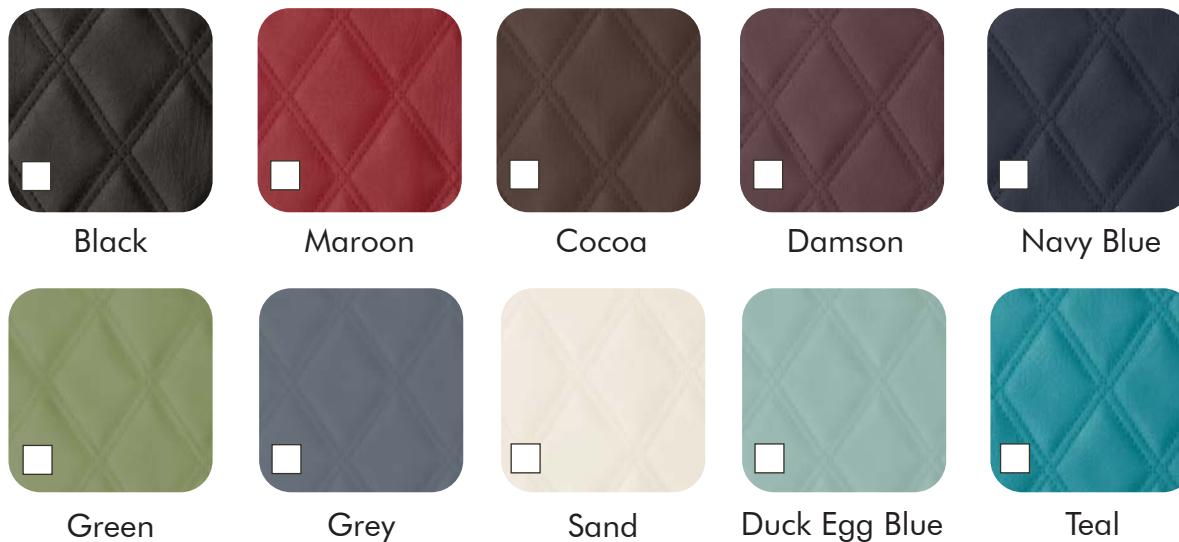

Powered swivel seat

Siena upholstery and rail colour choices

The Siena stairlift combines fresh, contemporary styling with the best in stairlift engineering. You can select one of our five classic faux leather collection or from one of ten colours of our quilted faux leather collection to blend in with your home decor.

Faux leather collection

A classic range of vinyl finishes to blend in with your home décor

Quilted faux leather collection

An embossed stitched diamond faux leather range that comes in ten different colourways